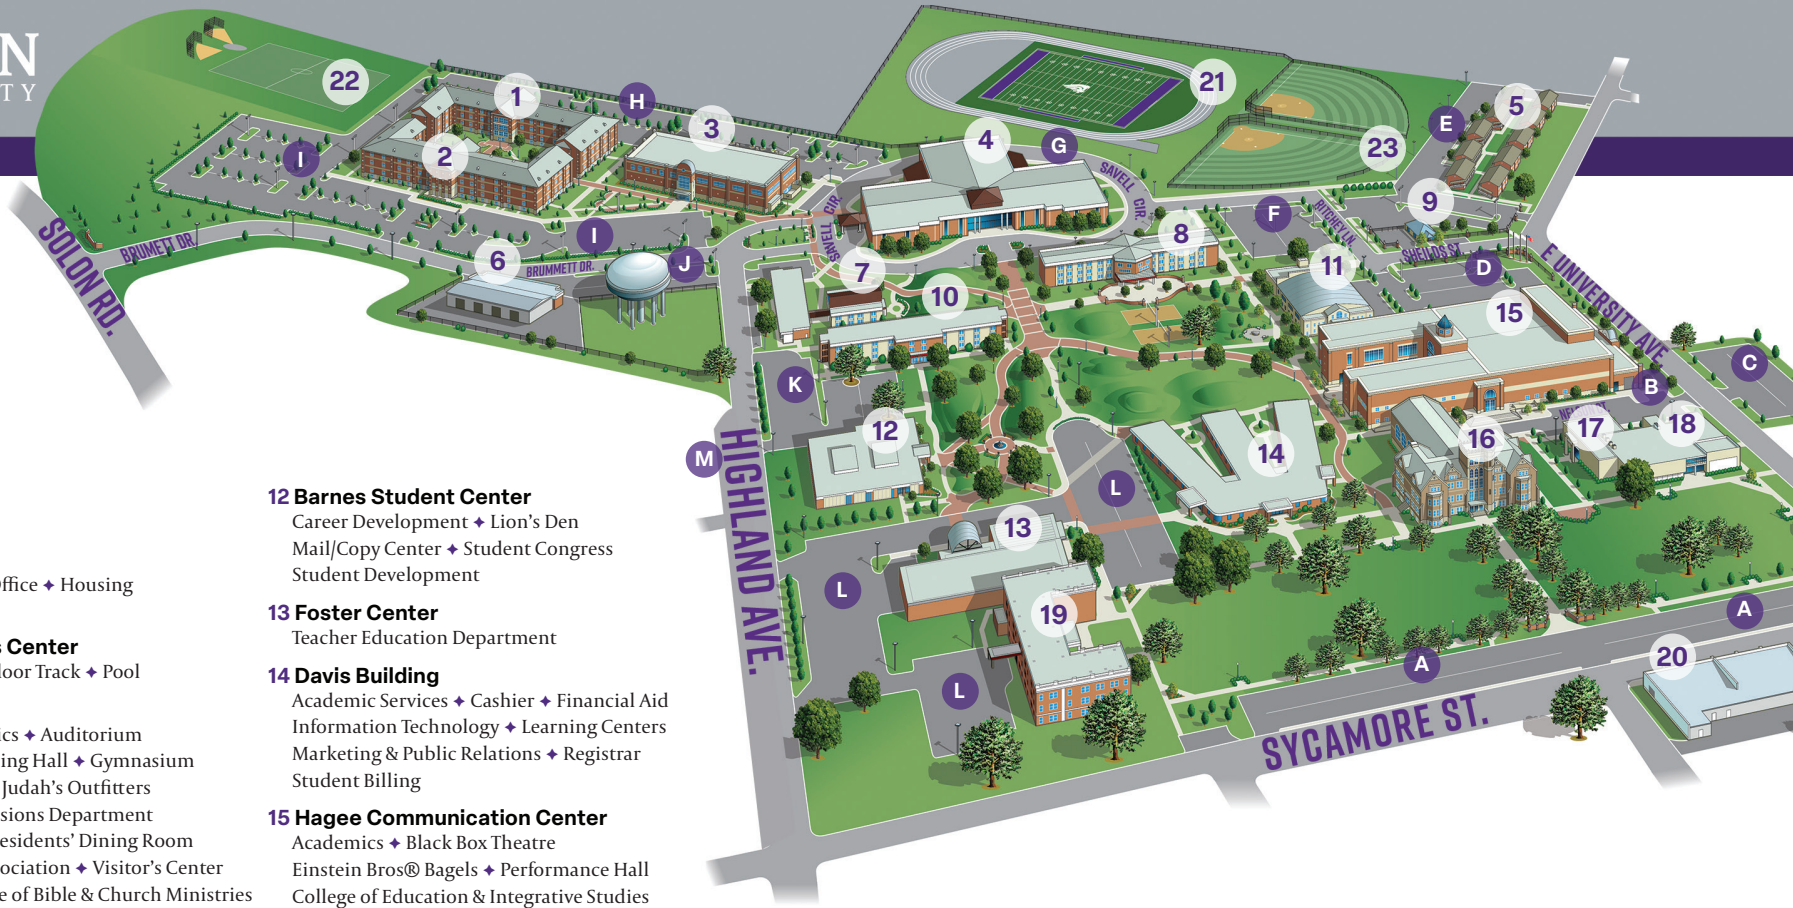

# CAMPUS MAP

- 1 Bridges Hall**  
Counseling Services
- 2 Teeter Hall**  
Chapel Attendance Office ♦ Housing  
Residential Life
- 3 Garrison Wellness Center**  
Athletic Courts ♦ Indoor Track ♦ Pool
- 4 Sheaffer Center**  
Admissions ♦ Athletics ♦ Auditorium  
Corner Market ♦ Dining Hall ♦ Gymnasium  
Jeter Prayer Center ♦ Judah's Outfitters  
Media Services ♦ Missions Department  
Nelson Worship ♦ Presidents' Dining Room  
Student Missions Association ♦ Visitor's Center  
Southwestern College of Bible & Church Ministries
- 5 Regents Apartments**
- 6 Nelson Facilities Services**  
Business Services ♦ Event Services
- 7 Kendrick Hall**
- 8 Guynes Hall**
- 9 Security & Information Center**  
Lost and Found
- 10 Savell Hall**
- 11 Claxton Athletic Center**

- 12 Barnes Student Center**  
Career Development ♦ Lion's Den  
Mail/Copy Center ♦ Student Congress  
Student Development
- 13 Foster Center**  
Teacher Education Department
- 14 Davis Building**  
Academic Services ♦ Cashier ♦ Financial Aid  
Information Technology ♦ Learning Centers  
Marketing & Public Relations ♦ Registrar  
Student Billing
- 15 Hagee Communication Center**  
Academics ♦ Black Box Theatre  
Einstein Bros® Bagels ♦ Performance Hall  
College of Education & Integrative Studies  
College of Music & Communication Arts
- 16 Farmer Administration Building**  
Advancement ♦ Alumni ♦ Accounting  
Finance ♦ Human Resources ♦ McCafferty Hall  
President's Office ♦ College of Health Sciences  
College of Behavioral Sciences & Community Services
- 17 Pearl Ellis Building**  
College of Business
- 18 Nelson Memorial Library**  
Computer Labs

- 19 Collins Hall**
- 20 Sycamore Place**  
Nelson Graduate School  
Nelson Online
- 21 Lions Athletic Complex**  
Baseball & Softball Fields  
Football & Soccer Turf Field ♦ Track
- 22 Practice Field**  
Football & Soccer Practice Field  
Outdoor Field Events Turf

- PARKING**
- BUILDING**